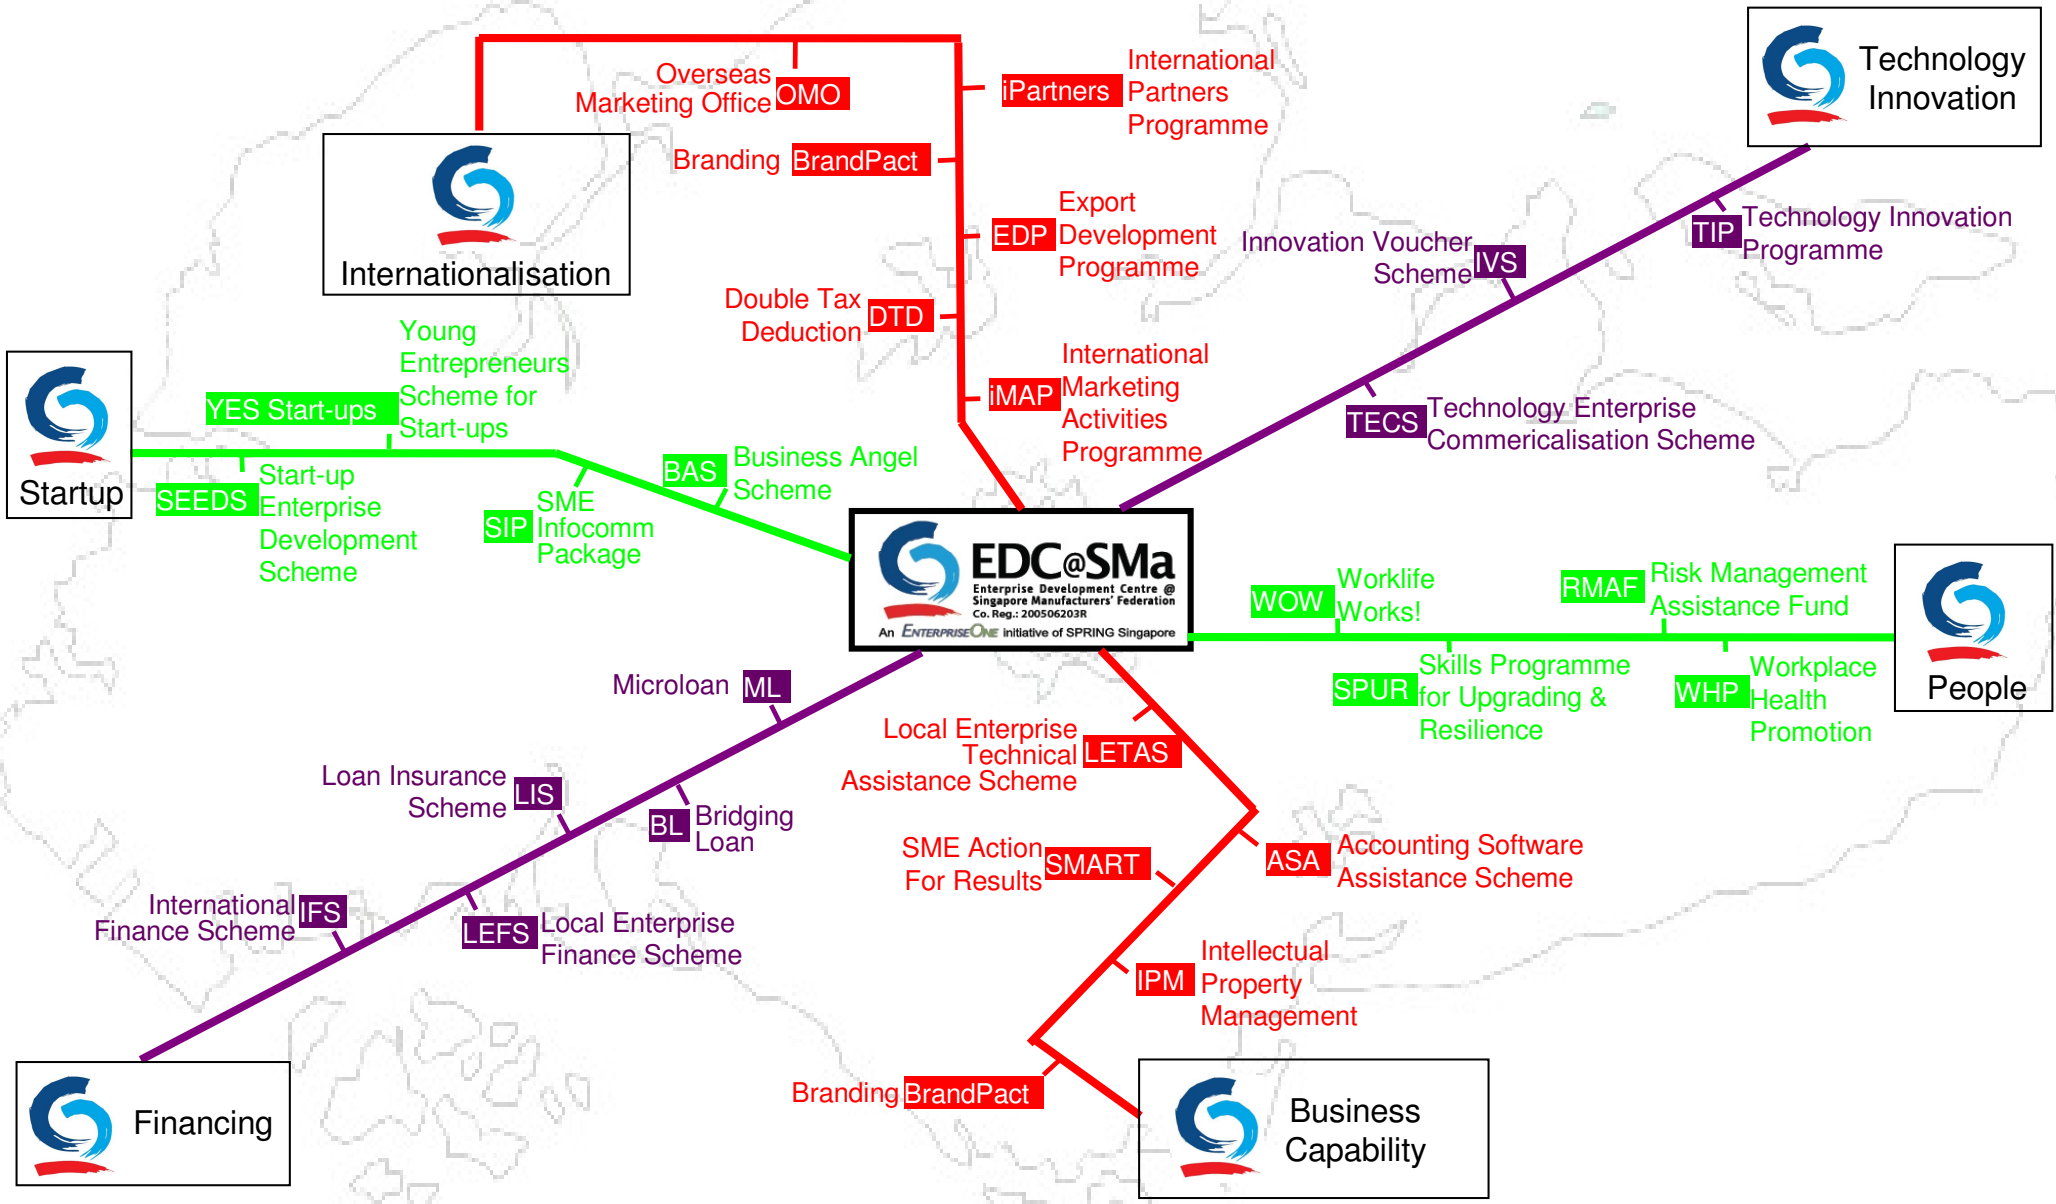

Navigate through Government Assistance Schemes

For more information on the various government assistance schemes, please call EDC@SMa at 68263020 or drop us an email at edc@smafederation.org.sg